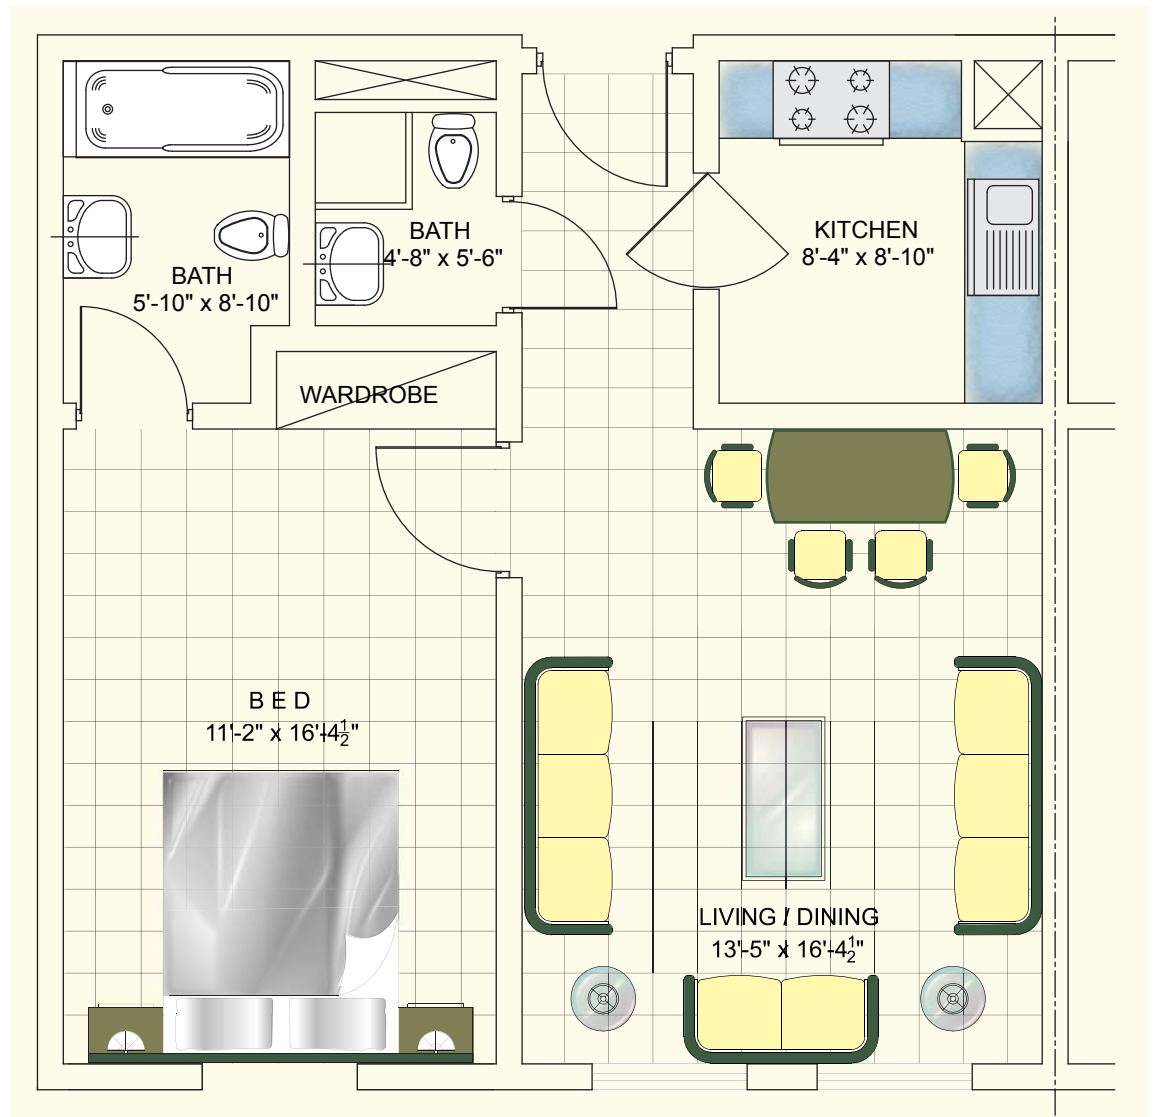

BAHRIA TOWN

1 Bed Apartment (Furnished)

AREA STATEMENT

Covered Area = 713.00 Sft

ACCOMMODATION

1-Bed with independent bath, Kitchen, Living/Dinning, Powder Room

BAHRIA TOWN

Toll Free 0800 00100