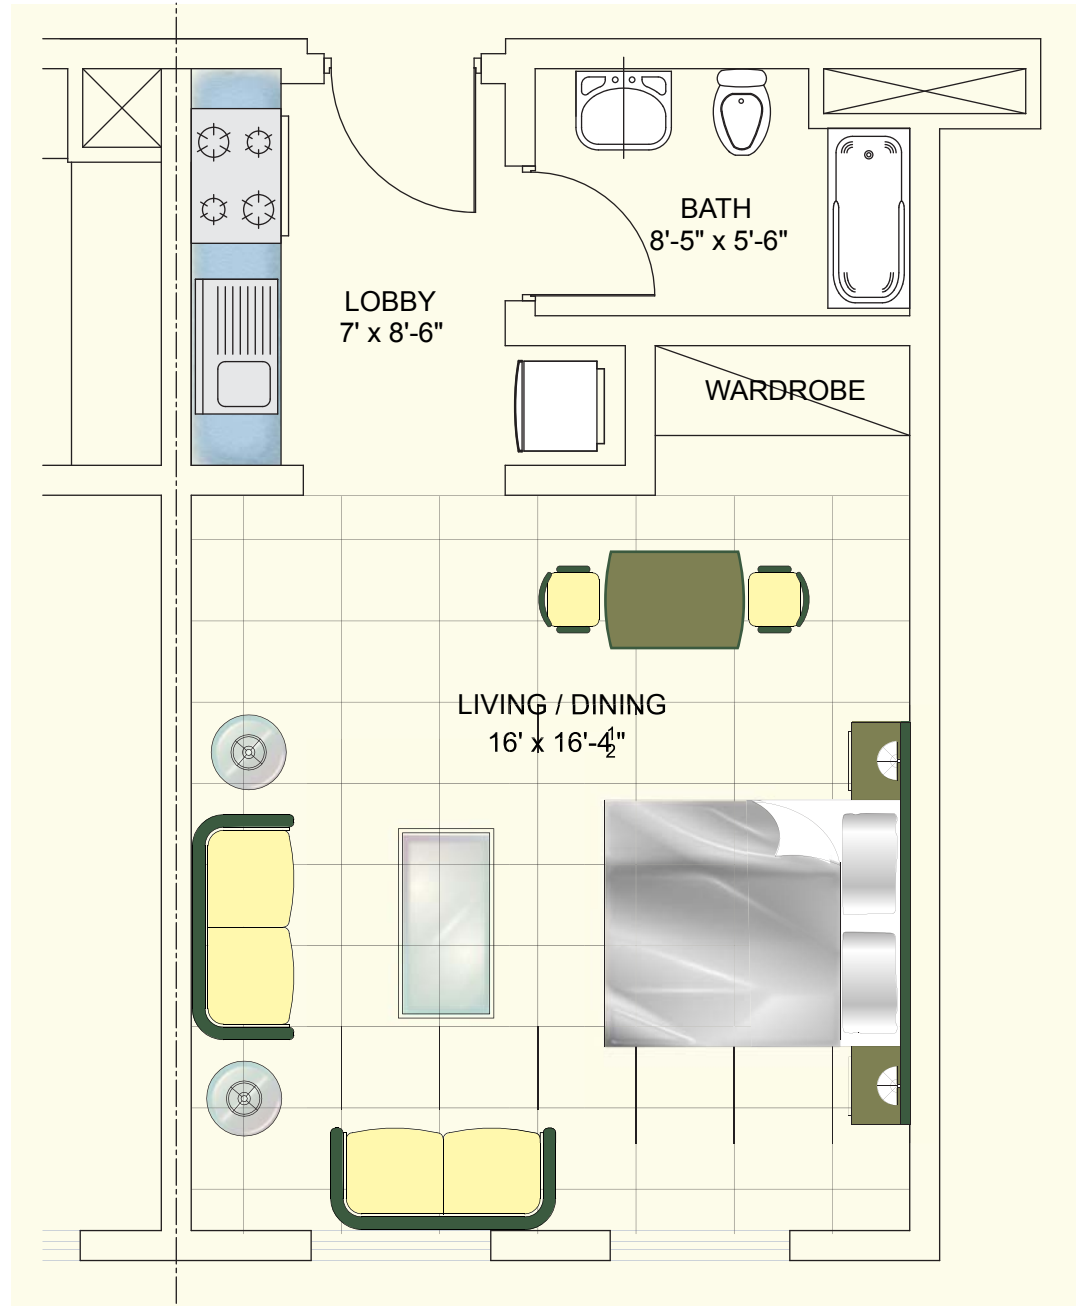

BAHRIA TOWN

Studio Apartment (Furnished)

AREA STATEMENT

Covered Area = 463.00 Sft

ACCOMMODATION

1-Bed with independent bath, Kitchen, Dining, Lobby

BAHRIA TOWN

Toll Free 0800 00100